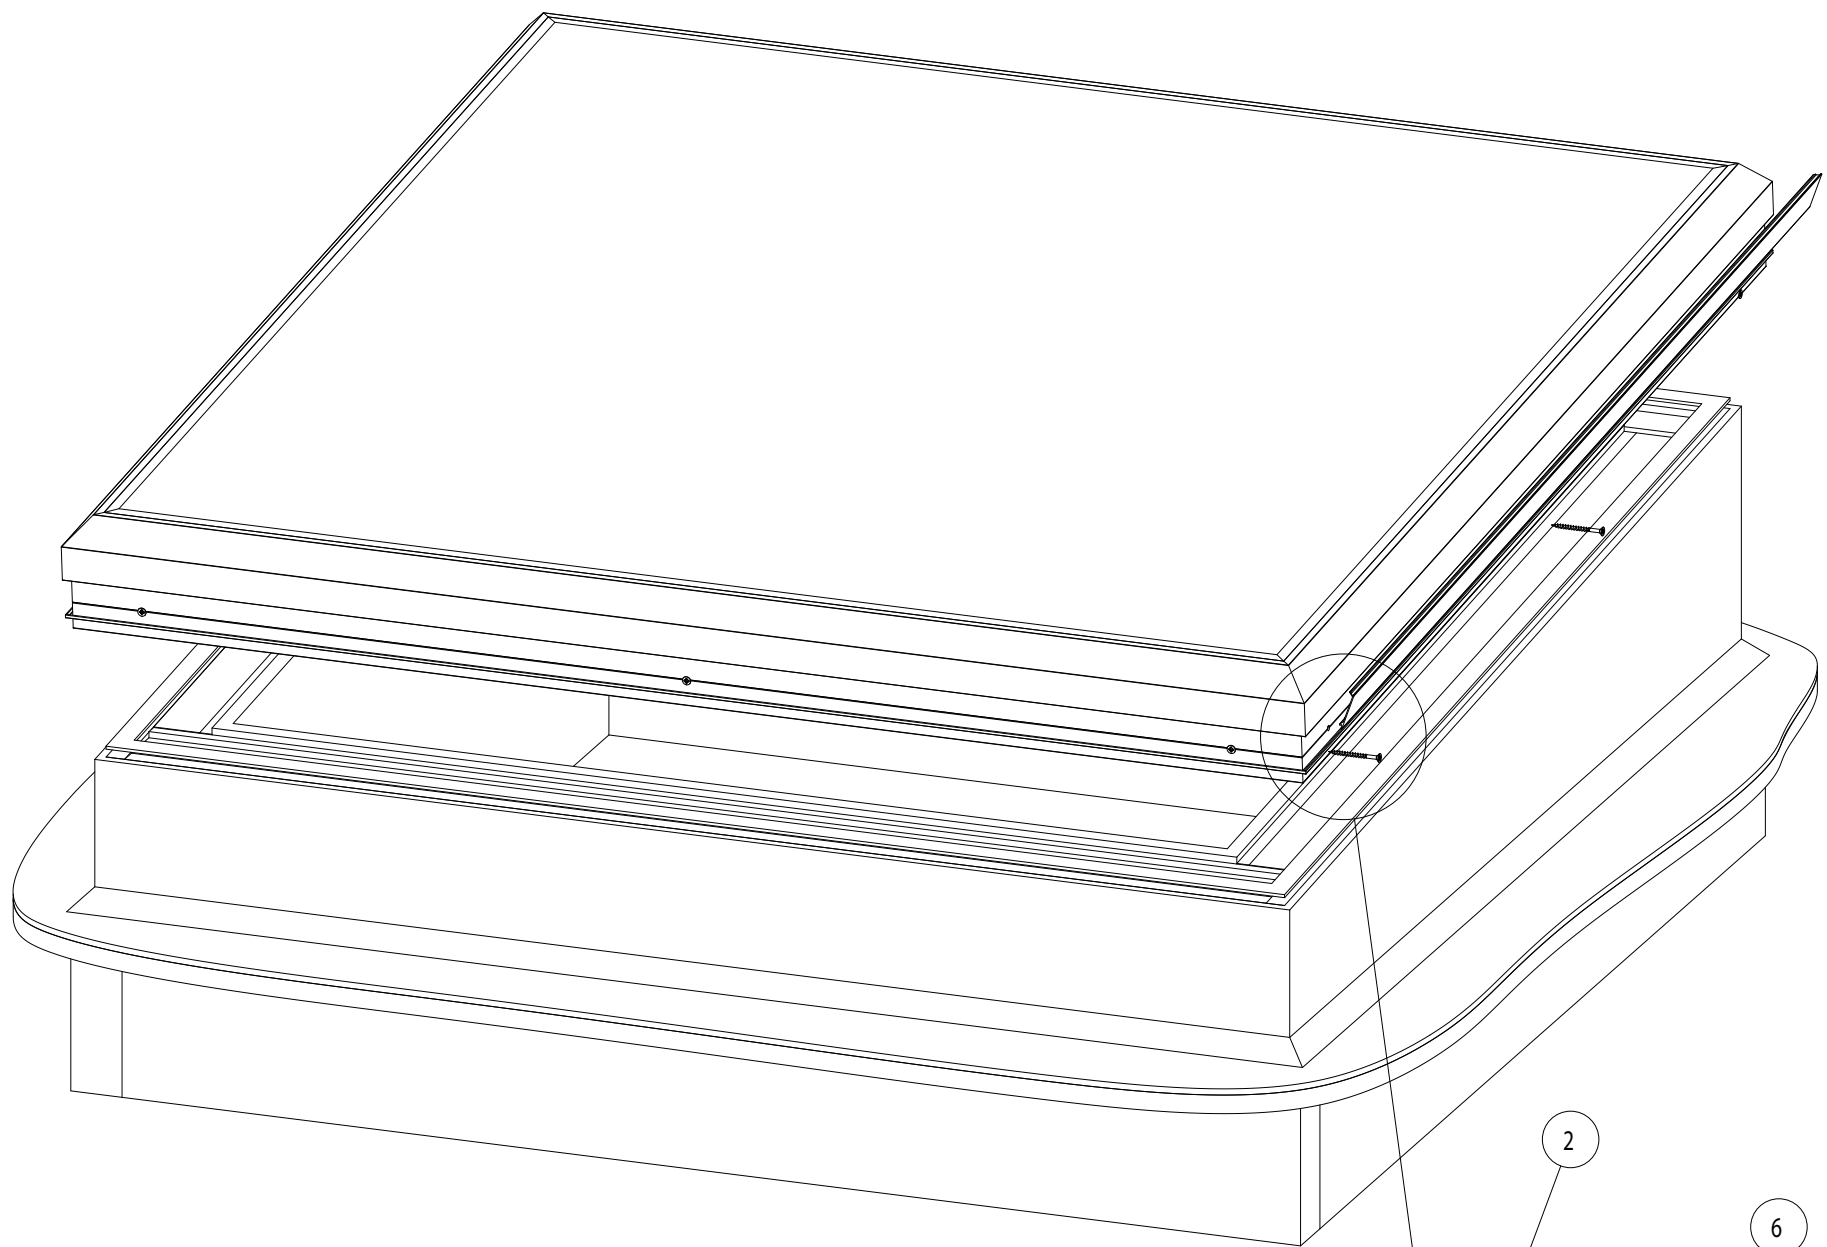

Note:
 How to assemble upstand go to
[https://www.sunsquare.co.uk/products/upstand/Skyview installation guide](https://www.sunsquare.co.uk/products/upstand/Skyview%20installation%20guide)
<https://www.sunsquare.co.uk/skylights-and-rooflights/sky-view/>

ISO BLOCO tape:
 A pre-compressed joint sealant tape for protection against wind drift, as well as providing both thermal and acoustic insulation while remaining permanently elastic to accommodate diurnal and other movement.

CAUTION: DO NOT OVERTIGHTEN SCREWS.

ITEM NO.	DESCRIPTION	QTY.
1	75mm fully insulated upstand supplied by Sunsquare Ltd. (Optional)	1
2	Skyview frame.	1
3	28mm Insulated Glass Unit.	1
4	4.5x50 Wood Screw.	12
5	ISO BLOCO joint sealant tape supplied by Sunsquare Ltd.	1
6	Skyview capping.	4