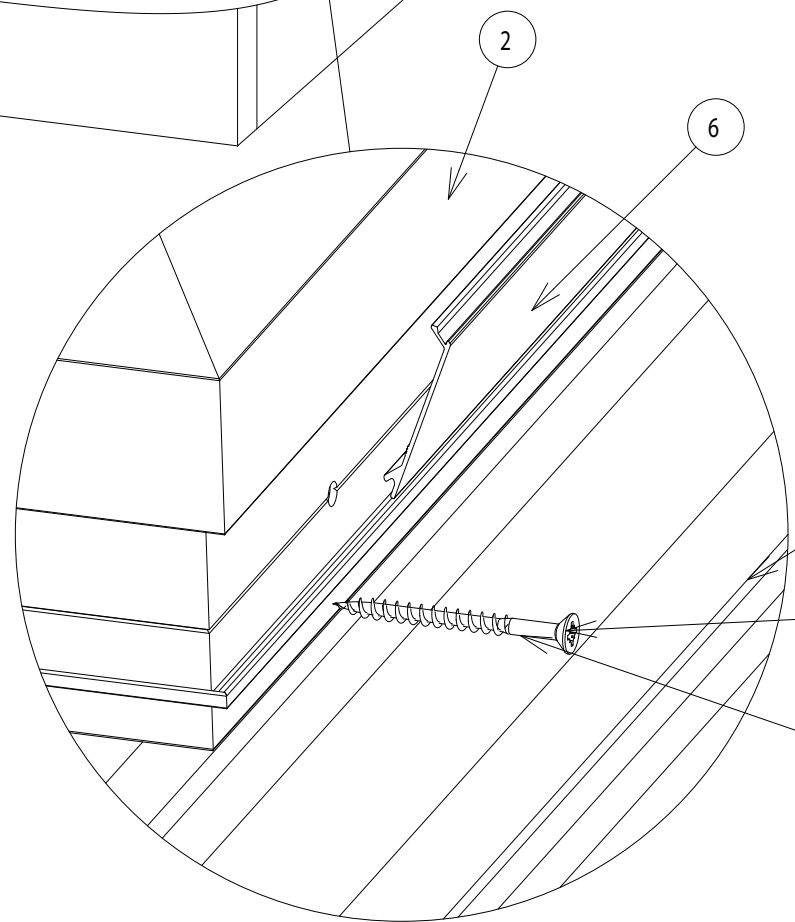

Note:
 How to assemble upstand go to
[https://www.sunsquare.co.uk/products/upstand/Skyview installation guide](https://www.sunsquare.co.uk/products/upstand/Skyview%20installation%20guide)
<https://www.sunsquare.co.uk/skylights-and-rooflights/sky-view/>

ISO BLOCO tape:
 A pre-compressed joint sealant tape for protection against wind drift, as well as providing both thermal and acoustic insulation while remaining permanently elastic to accommodate diurnal and other movement.

CAUTION: DO NOT OVERTIGHTEN SCREWS.

ITEM NO.	DESCRIPTION	QTY.
1	75mm fully insulated upstand supplied by Sunsquare Ltd. (Optional)	1
2	Skyview frame.	1
3	28mm Insulated Glass Unit.	1
4	4.5x50 Wood Screw.	12
5	ISO BLOCO joint sealant tape supplied by Sunsquare Ltd.	1
6	Skyview capping.	4