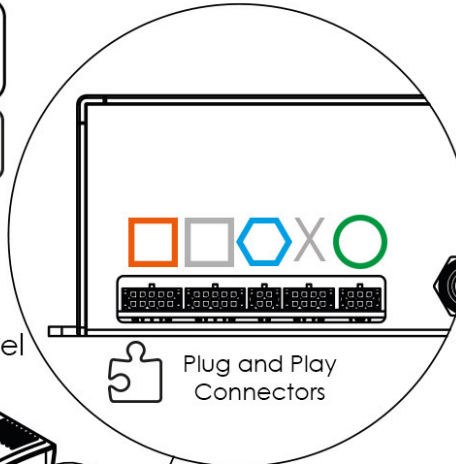

Touchscreen programmable controller and weather station.

Aero Electric Vent

Control Panel

Plug and Play Connectors

Switch

Weather pack

Rain sensor

Remote control