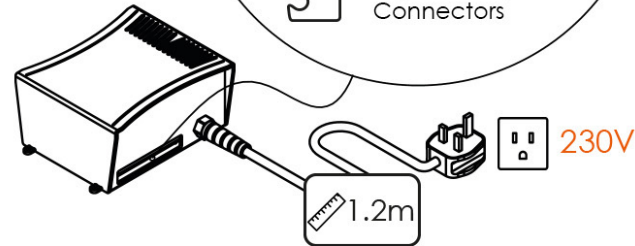

Touchscreen programmable controller and weather station.

Aero Electric Vent

Control Panel

Plug and Play Connectors

Switch

Weather pack

Rain sensor

Remote control