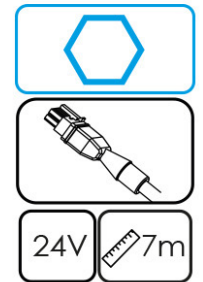

Touchscreen programmable controller and weather station.

Aero Electric Vent

Control Panel

Plug and Play Connectors

Switch

Weather pack

Rain sensor

Remote control