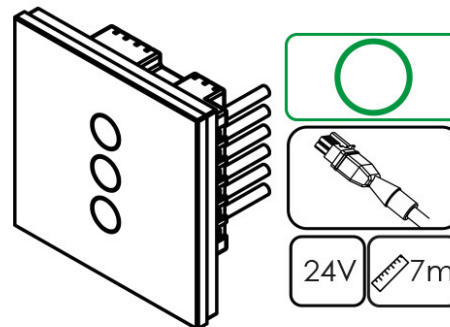

Touchscreen programmable controller and weather station.

Aero Electric Vent

Control Panel

Plug and Play Connectors

Switch

Weather pack

Rain sensor

Remote control