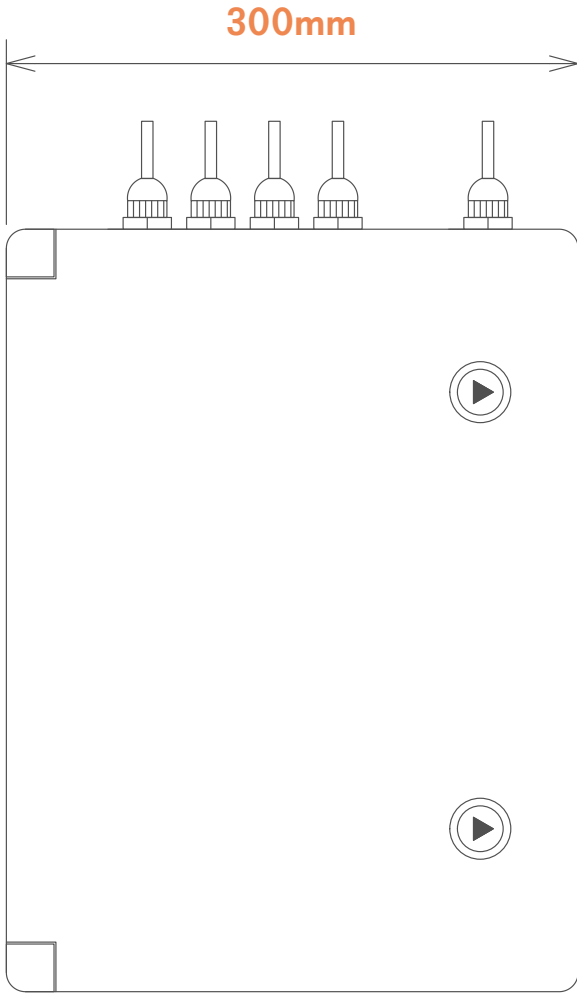

2

Product Description Control Panel

The control panel for Aero Glide Glass Box operation with 24V DC Nema 23

This unit can be combined with a variate of manual or automatic inputs:

- Switch (standard or Smartsquare)
- Weather pack (optional)
- Rain sensor (optional)
- Remote control (optional)
- Touch-screen programmable controller and weather station (optional)

- Primary mains input: 220-240V AC 5A 50Hz
- The nominal output voltage for all accessories: $\pm 24V$ 1.3
- IP rating: IP65
- Operating temperature: -20°C and 55°C

Installation Notes

- For indoor installation only.
- Surface should only be cleaned with a slightly damp cloth using a small amount of household cleaner.
- Not to be installed in areas prone to dust build up.
- Do not cover.
- Do not expose to direct sunlight.
- May either be mounted horizontally or vertically on a wall.
- Before commencing any maintenance of skylight or work on accessories, disconnect the control panel from main supply.
- All packaging is recyclable.

3

Product Dimensions

Control Box Dimensions 300x400x165mm (WxHxD)

sun square

Kit Details

Sensor

Rain Sensor
24V | 7m - 15m Cable

Switch