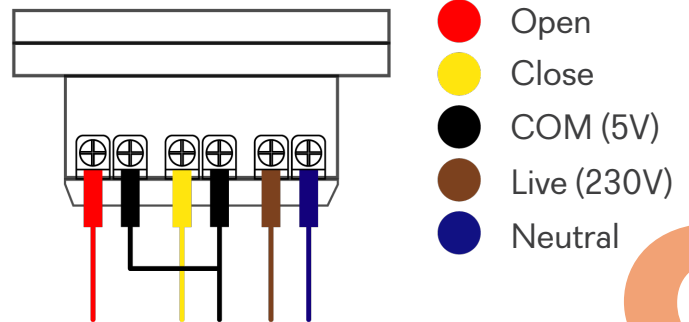

For more information visit sunsquare.co.uk

Wiring Diagram Nema 23 Control Panel

Wiring Diagram Switch

Standard Glass Switch

Smartsquare

(230V Required by Others)

8

Design & Manufacturing Excellence