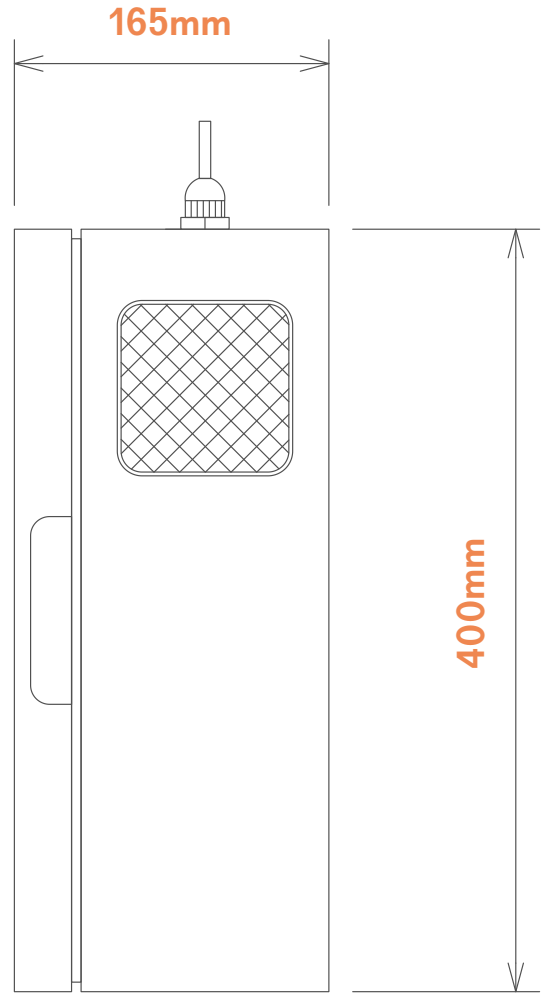

Sunsquare Data Sheet

Aero Glide Glass Box Nema 23 Control Panel

For more information visit [sunsquare.co.uk](https://www.sunsquare.co.uk)

Contents

Contents Page	2
Product Description	3
Installation Notes	3
Product Dimensions	4
Kit Details	5
Wiring Details	6
Wiring Diagram	7

2

Product Description Control Panel

The control panel for Aero Glide Glass Box operation with 24V DC Nema 23

This unit can be combined with a variate of manual or automatic inputs:

- Switch (standard or Smartsquare)
- Weather pack (optional)
- Rain sensor (optional)
- Remote control (optional)
- Touch-screen programmable controller and weather station (optional)

- Primary mains input: 220-240V AC 5A 50Hz
- The nominal output voltage for all accessories: $\pm 24V$ 1.3
- IP rating: IP65
- Operating temperature: -20°C and 55°C

Installation Notes

- For indoor installation only.
- Surface should only be cleaned with a slightly damp cloth using a small amount of household cleaner.
- Not to be installed in areas prone to dust build up.
- Do not cover.
- Do not expose to direct sunlight.
- May either be mounted horizontally or vertically on a wall.
- Before commencing any maintenance of skylight or work on accessories, disconnect the control panel from main supply.
- All packaging is recyclable.

3

Product Dimensions

Control Box Dimensions 300x400x165mm (WxHxD)

sun square

Kit Details

Sensor

Rain Sensor
24V | 7m - 15m Cable

Switch