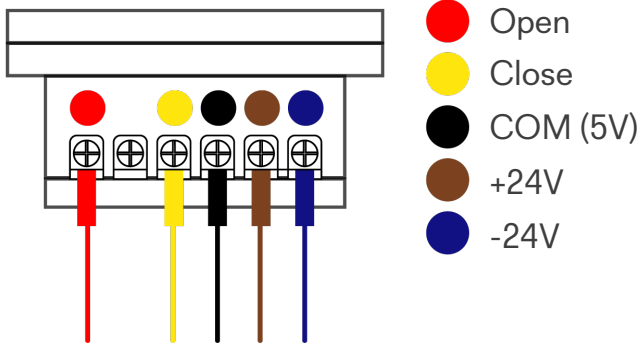

For more information visit sunsquare.co.uk

Wiring Diagram Nema 23 Control Panel

Wiring Diagram Switch

Standard Glass Switch

Smartsquare

(230V Required by Others)

8

Design & Manufacturing Excellence