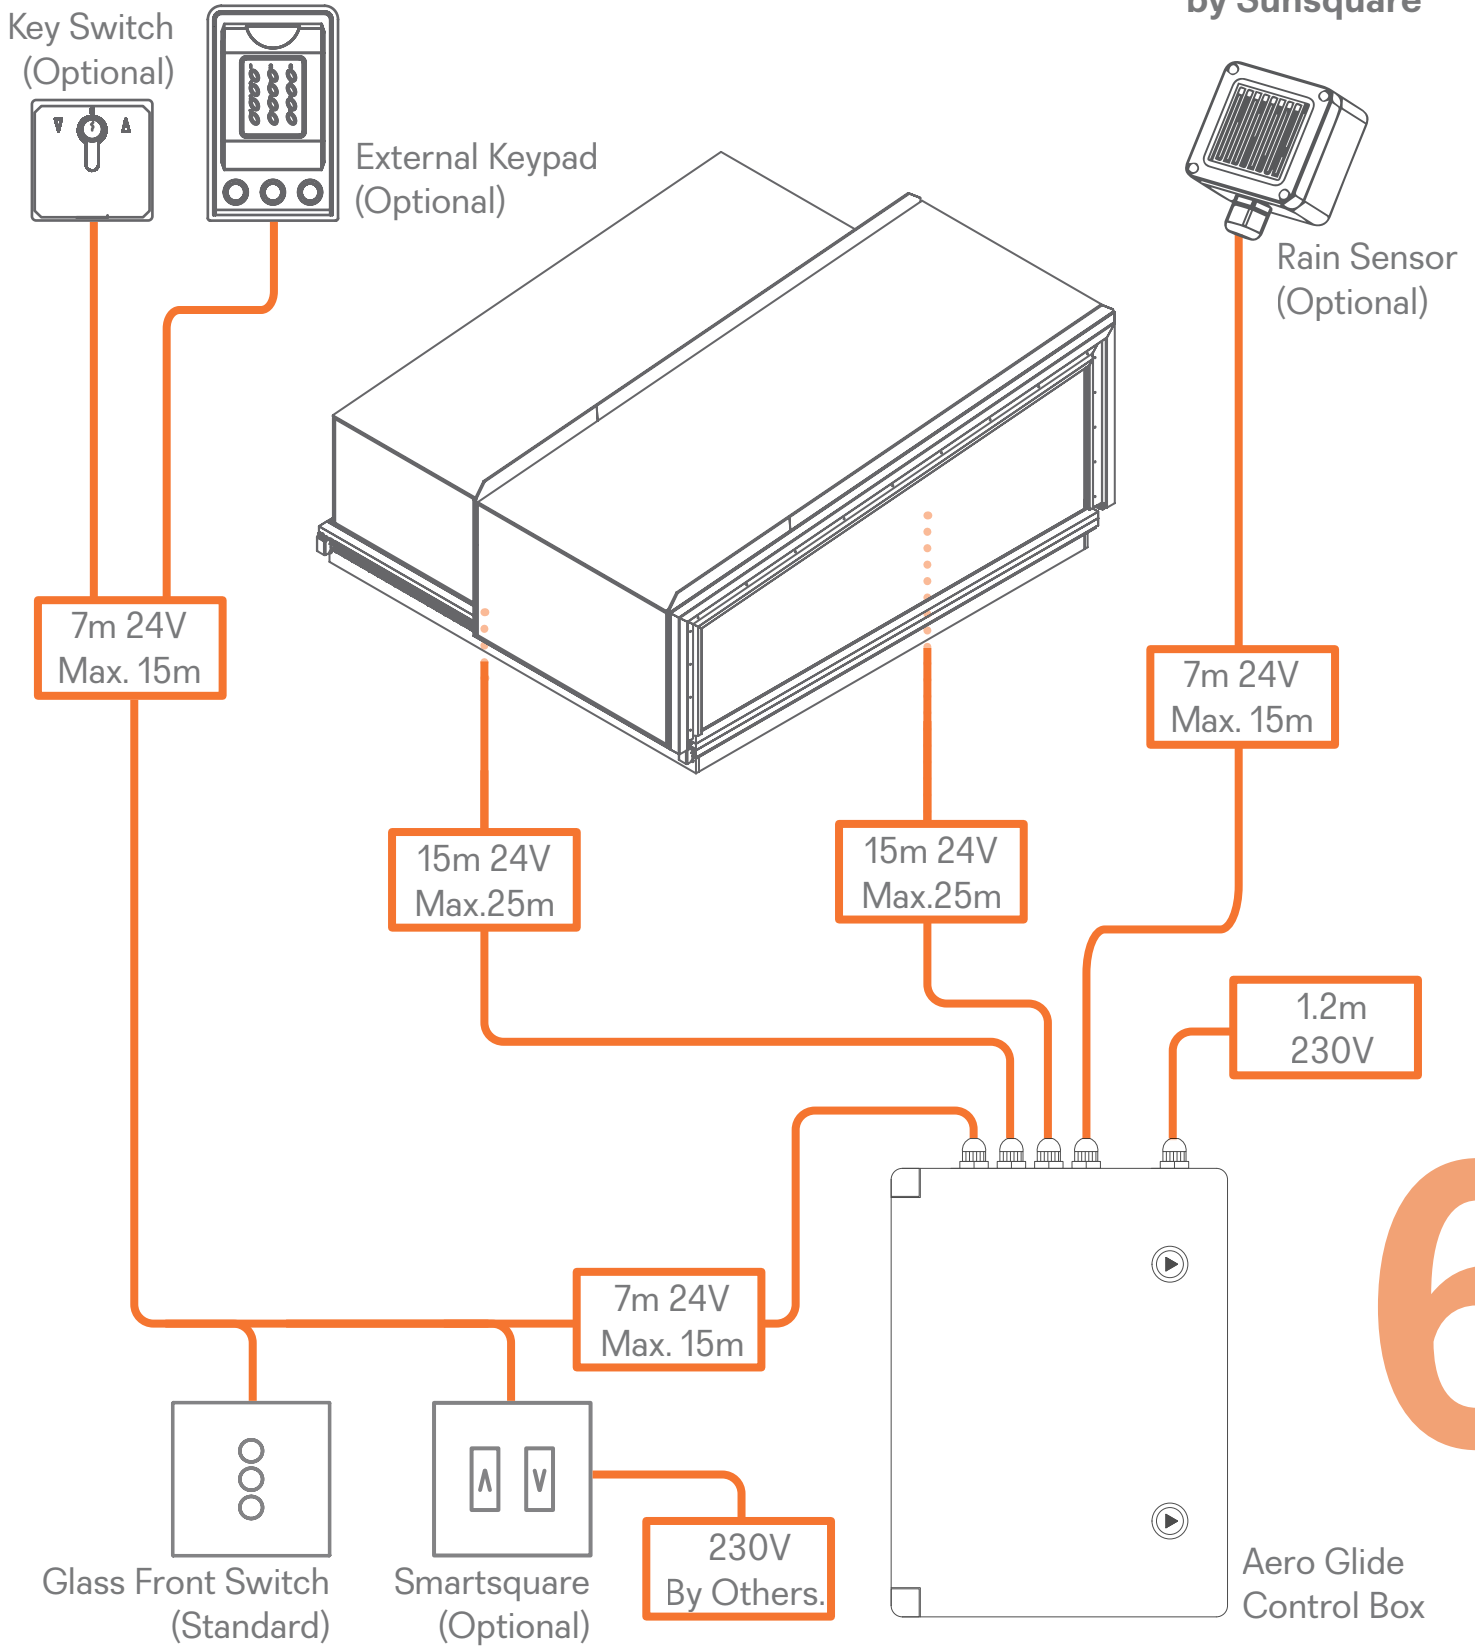

- Primary mains input: 220-240V AC 5A 50Hz
- The nominal output voltage for all accessories: $\pm 24V$ 1.3
- IP rating: IP65
- Operating temperature: -20°C and 55°C

Installation Notes

- For indoor installation only.
- Surface should only be cleaned with a slightly damp cloth using a small amount of household cleaner.
- Not to be installed in areas prone to dust build up.
- Do not cover.
- Do not expose to direct sunlight.
- May either be mounted horizontally or vertically on a wall.
- Before commencing any maintenance of skylight or work on accessories, disconnect the control panel from main supply.
- All packaging is recyclable.

Standard Switch
24V | 7m - 15m Cable

Smartsquare
230V by Others | 7m - 15m Cable

Weather Pack

Rain and Wind Sensor
24V | 7m - 15m Cable

Remote Control

433.92MHZ
24V | 50m Range

Skylight

Aero Glide Glass Box
24V | 5m - 25m Cable

Control Panel

Nema 23 Control Panel
230V | 1.2m Cable

Weather Station

Touch screen Programmable Controller
24V | 7m - 15m Cable

5

Wiring Details

All cables supplied by Sunsquare

6

For more information visit sunsquare.co.uk

Wiring Diagram Nema 23 Control Panel

Wiring Diagram Switch

Standard Glass Switch

Smartsquare

(230V Required by Others)

8

Design & Manufacturing Excellence