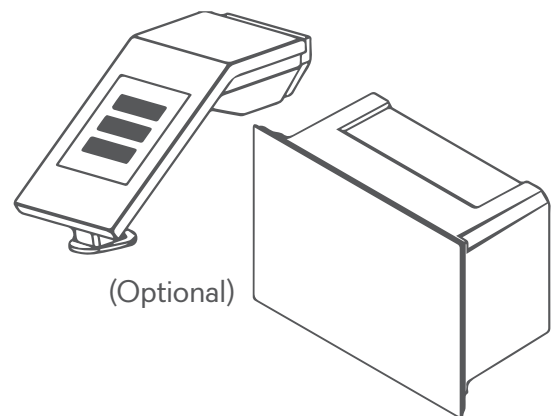

Weather Station

Touch screen Programmable Controller
24V | 7m - 15m Cable

5