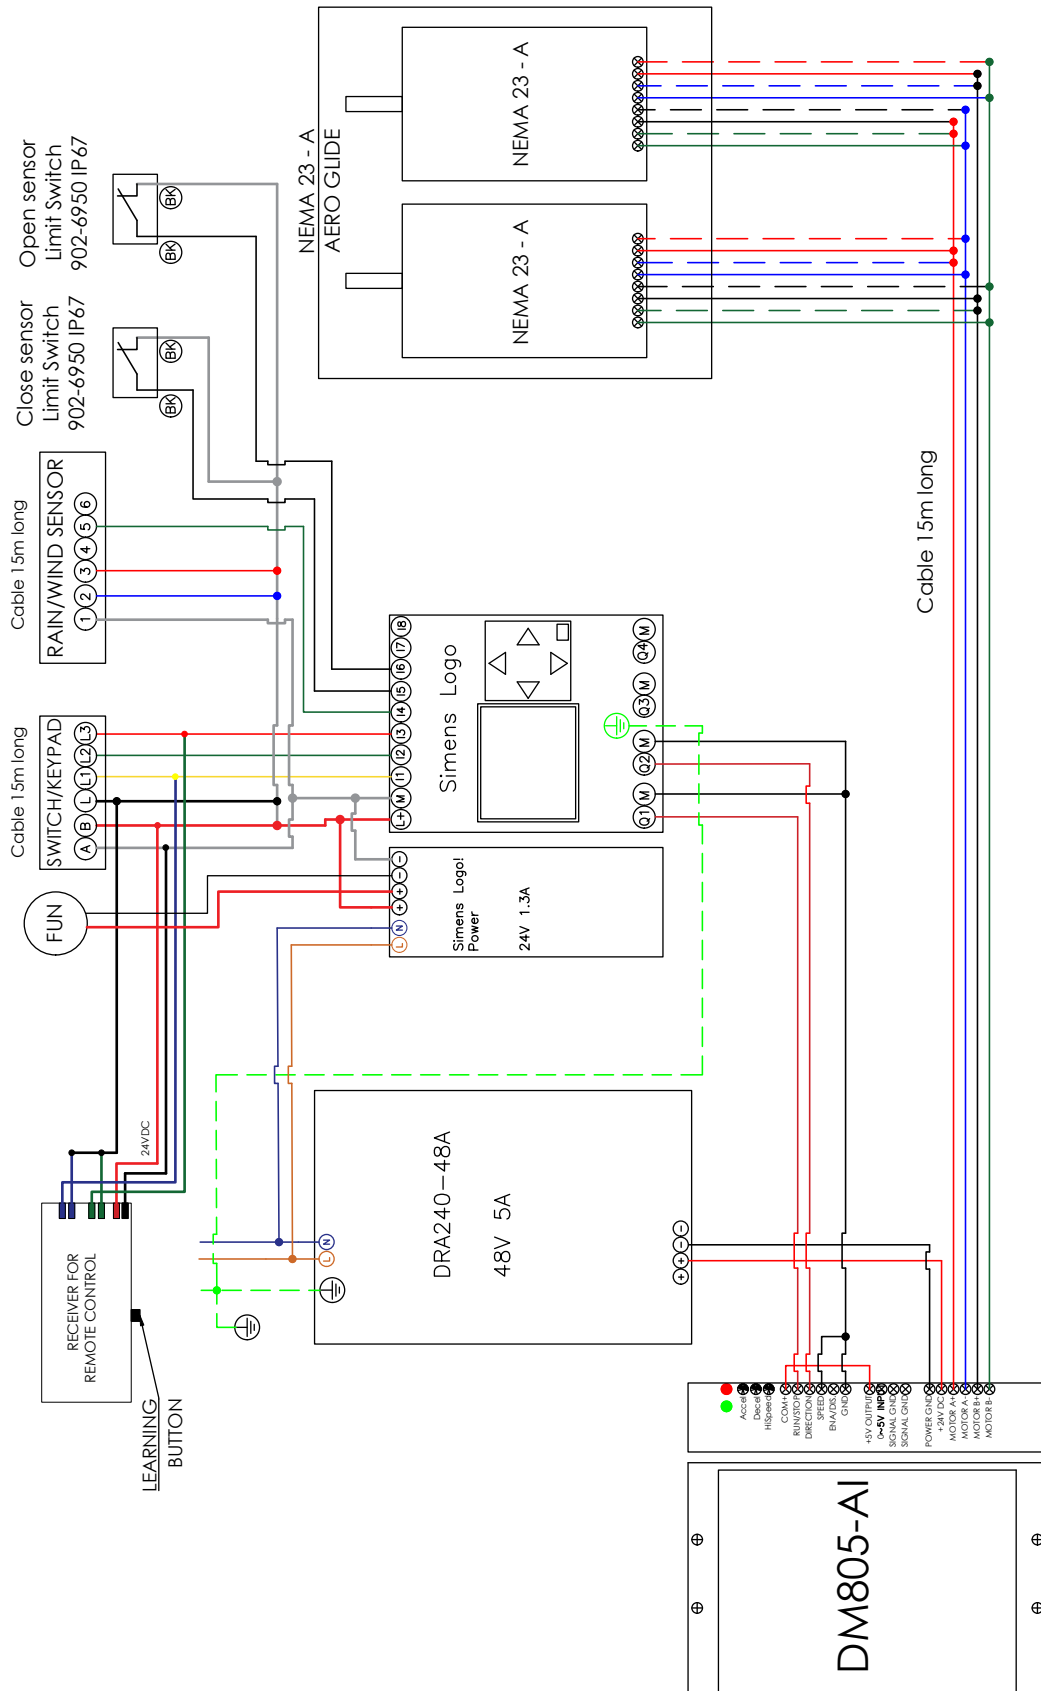

Standard Switch
24V | 7m - 15m Cable

Smartsquare
230V by Others | 7m - 15m Cable

Weather Pack

Rain and Wind Sensor
24V | 7m - 15m Cable

Remote Control

433.92MHZ
24V | 50m Range

Skylight

Aero Glide Glass Box
24V | 5m - 25m Cable

Control Panel

Nema 23 Control Panel
230V | 1.2m Cable

Weather Station

Touch screen Programmable Controller
24V | 7m - 15m Cable

5

Wiring Details

All cables supplied by Sunsquare

6

For more information visit sunsquare.co.uk

Wiring Diagram Nema 23 Control Panel

Wiring Diagram Switch

Standard Glass Switch

Smartsquare

(230V Required by Others)

8

Design & Manufacturing Excellence