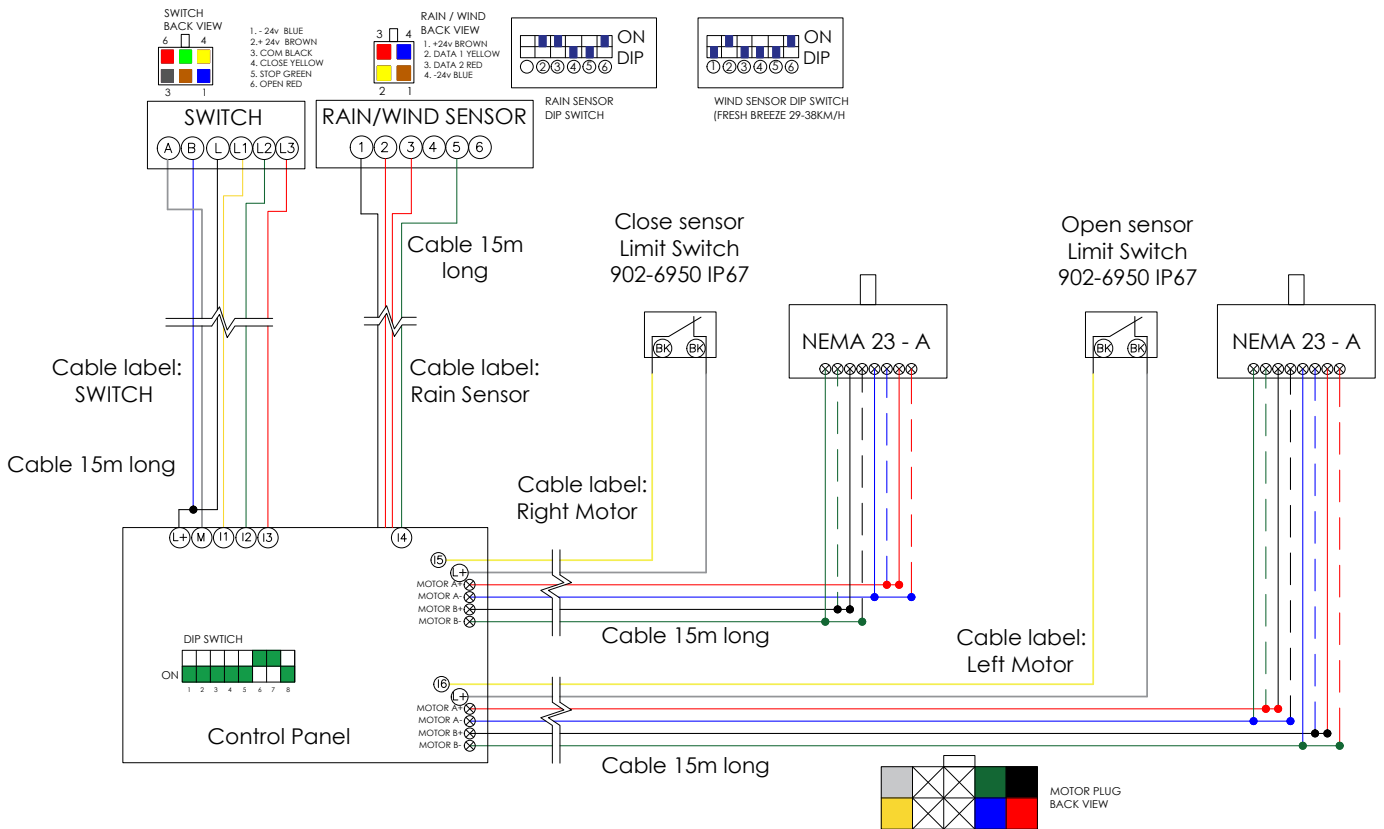

- Primary mains input: 220-240V AC 5A 50Hz
- The nominal output voltage for all accessories: $\pm 24V$ 1.3
- IP rating: IP65
- Operating temperature: -20°C and 55°C

Installation Notes

- For indoor installation only.
- Surface should only be cleaned with a slightly damp cloth using a small amount of household cleaner.
- Not to be installed in areas prone to dust build up.
- Do not cover.
- Do not expose to direct sunlight.
- May either be mounted horizontally or vertically on a wall.
- Before commencing any maintenance of skylight or work on accessories, disconnect the control panel from main supply.
- All packaging is recyclable.

Standard Switch
24V | 7m - 15m Cable

Smartsquare
230V by Others | 7m - 15m Cable

Weather Pack

Rain and Wind Sensor
24V | 7m - 15m Cable

Remote Control

433.92MHZ
24V | 50m Range

Skylight

Aero Glide Glass Box
24V | 5m - 25m Cable

Control Panel

Nema 23 Control Panel
230V | 1.2m Cable

Weather Station

Touch screen Programmable Controller
24V | 7m - 15m Cable

5

Wiring Details

All cables supplied by Sunsquare

6

For more information visit sunsquare.co.uk

Wiring Diagram Nema 23 Control Panel

Wiring Diagram Switch

Standard Glass Switch

Smartsquare

(230V Required by Others)

8

Design & Manufacturing Excellence